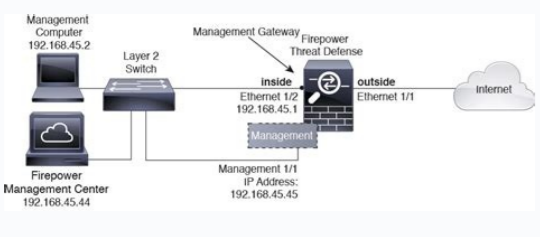

Firepower management center

Overview	Analysis	Policies	Devices	Objects	AMP	Intelligence
Model	Cisco Firepower Management Center for VMWare					
Serial Number	None					
Software Version	6.2.3 (build 84)					
OS	Cisco Fire Linux OS 6.2.3 (build13)					
Snort Version	2.9.12 GRE (Build 136)					
Rule Update Version	2017-10-26-001-vrt					
Rulepack Version	1981					
Module Pack Version	2258					
Geolocation Update Version	None					
VDB Version	build 294 (2018-02-09 01:06:55)