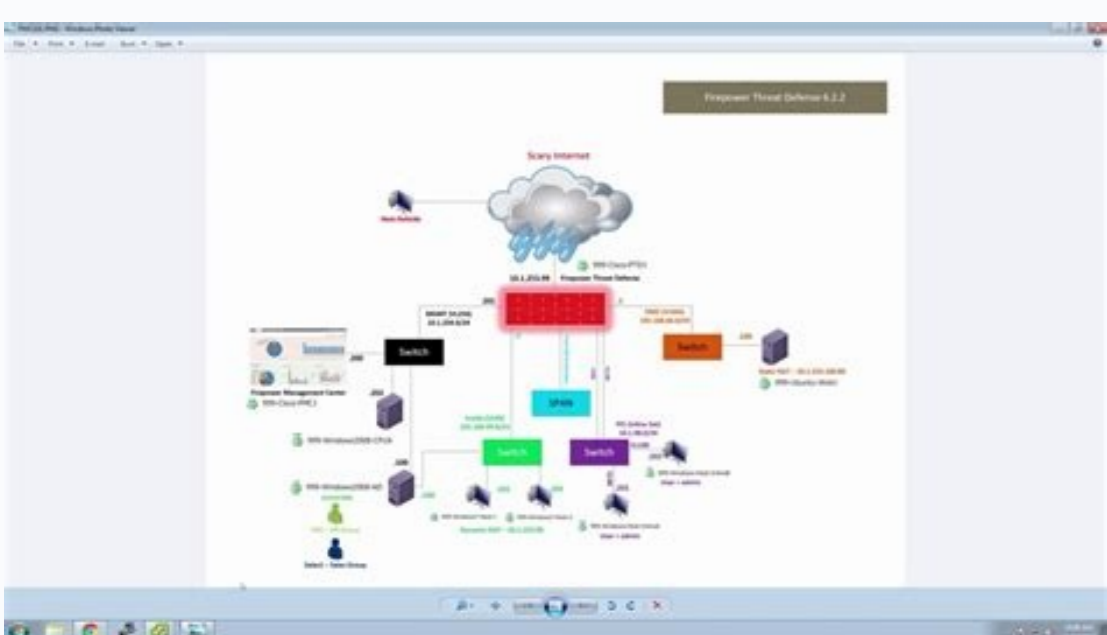

Firepower management center default login. Firepower management center configuration guide. Firepower management center log4j. Firepower management center virtual licenses. Firepower management center datasheet. Firepower management center download. Firepower management center upgrade. Firepower management center virtual.